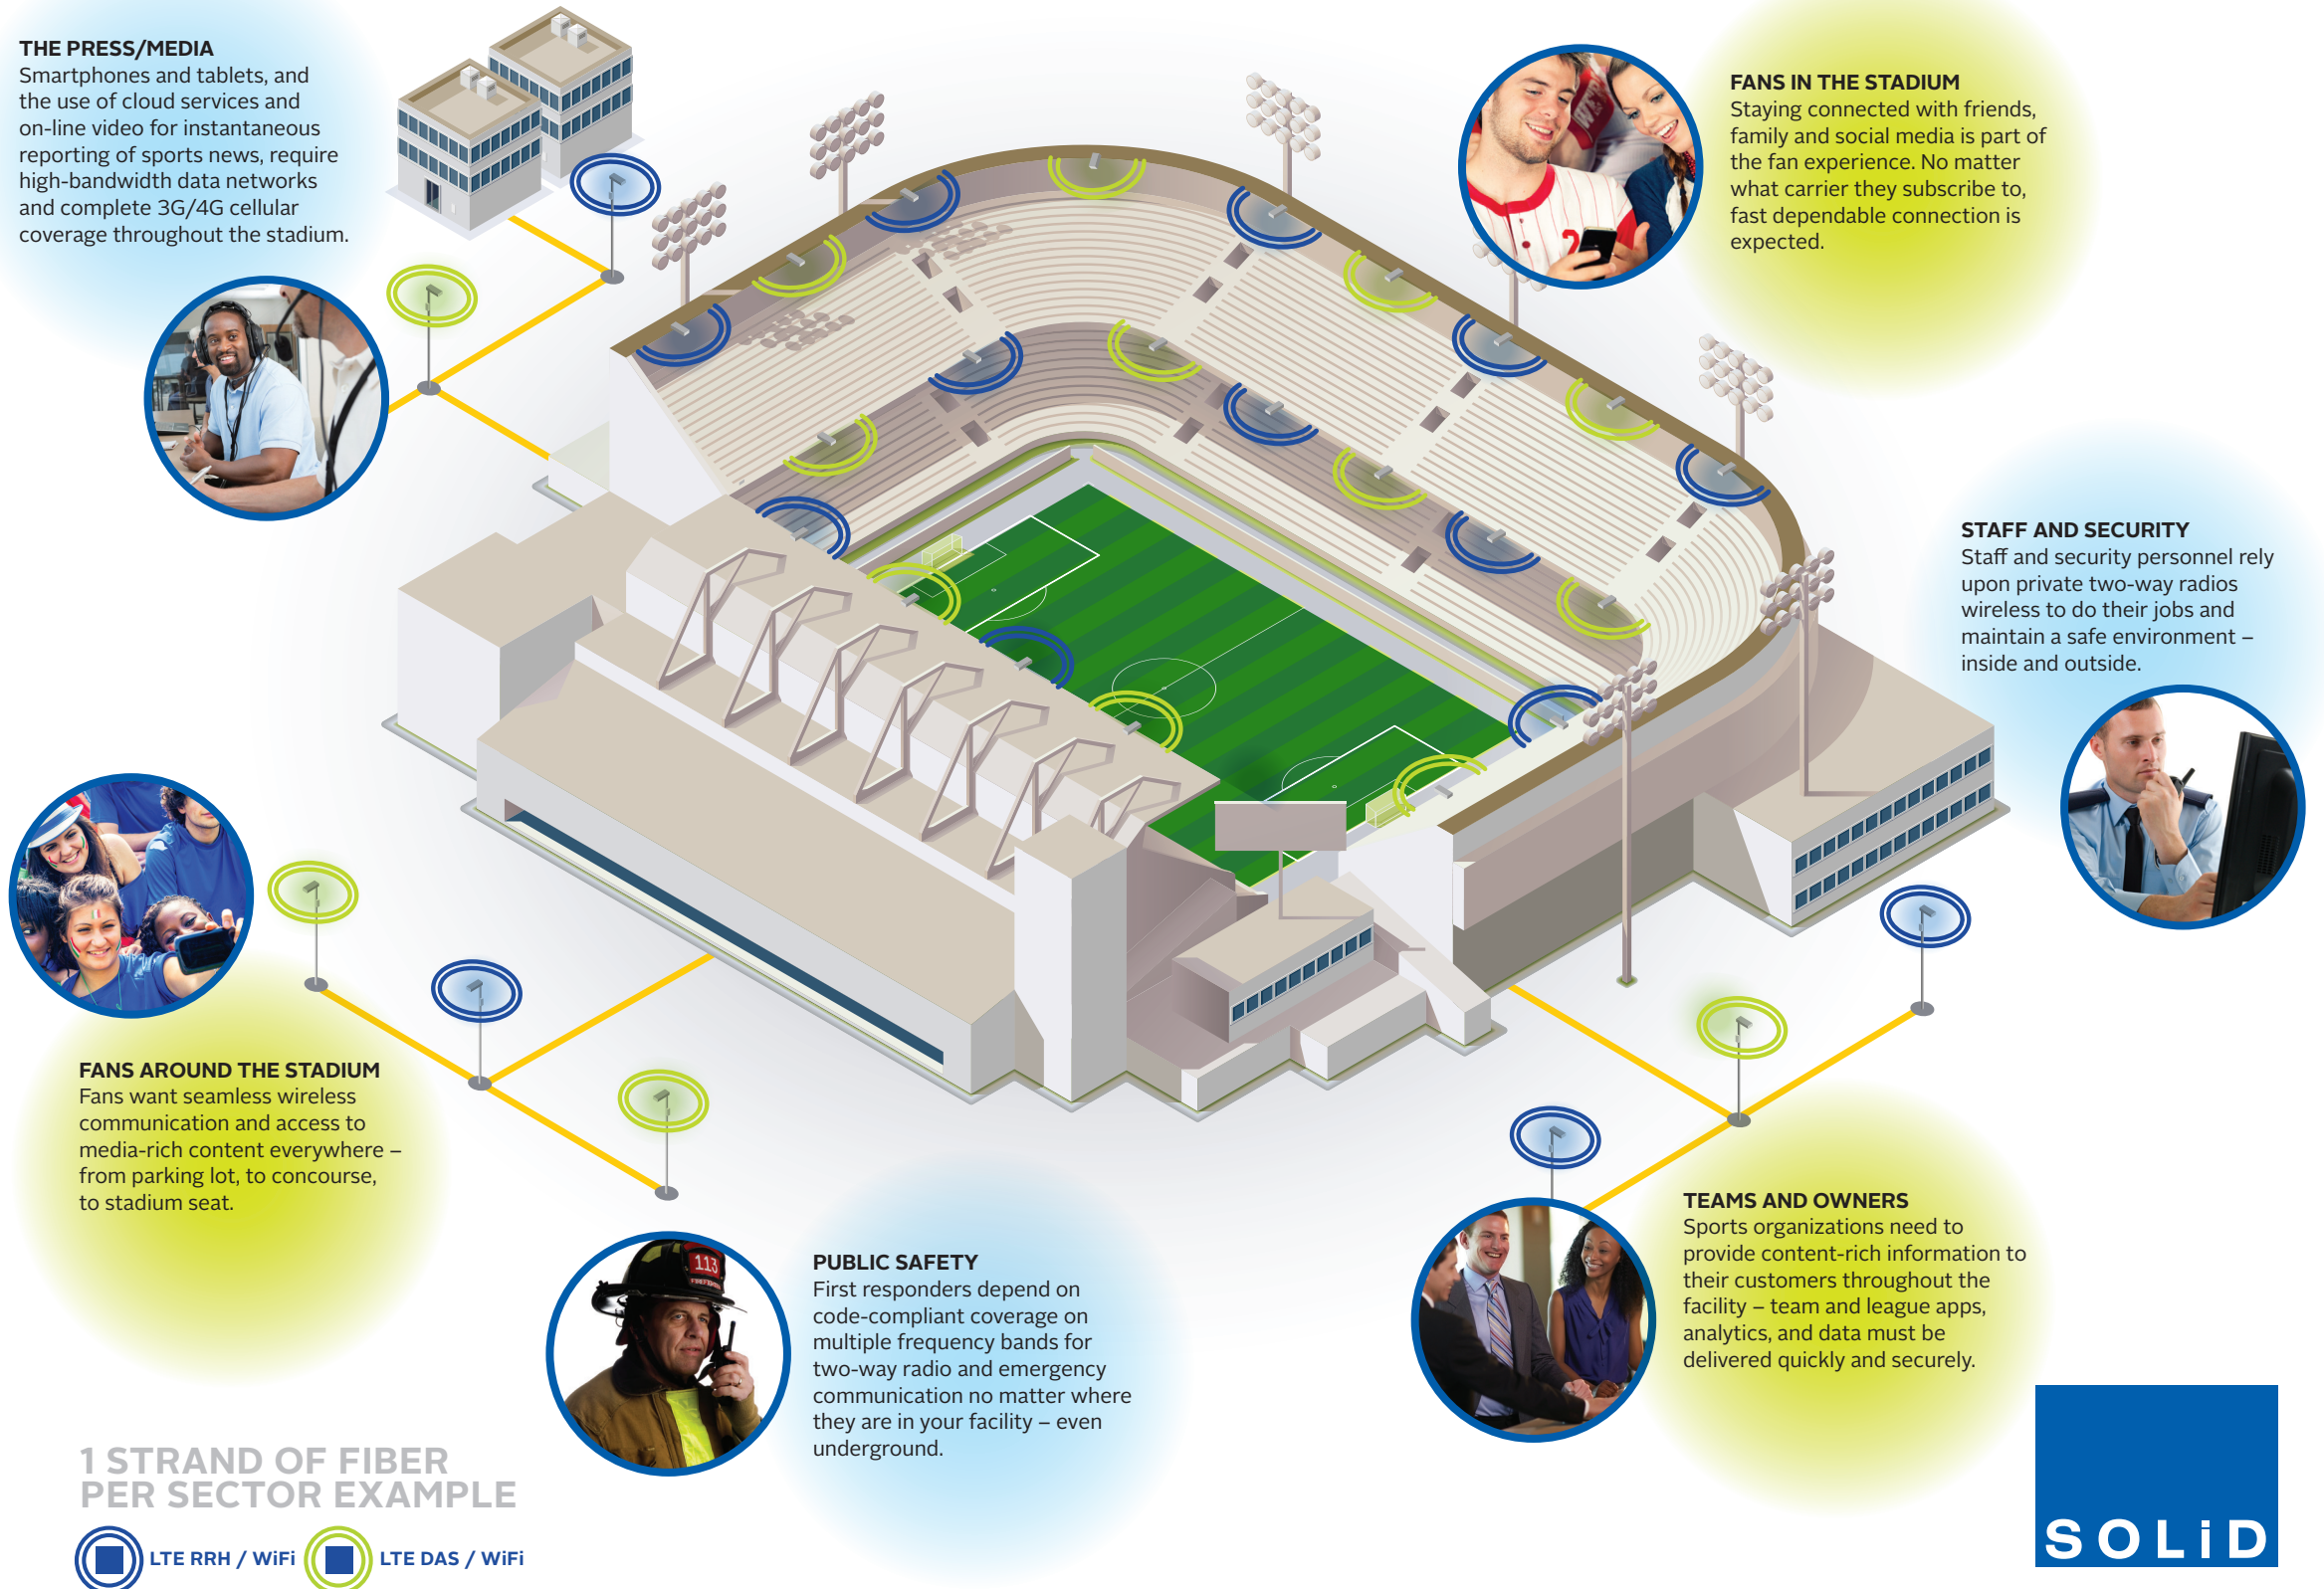

All of which means reduced capital and operational costs for you.

So when you Run on SOLiD, fans won't be the only ones with bragging rights at the end of the game.

THE CONNECTED STADIUM

Sports fans expect high-capacity wireless service as an integral part of the game day experience. Staff, media and public safety personnel also rely upon wireless networks to do their jobs and maintain a safe environment.